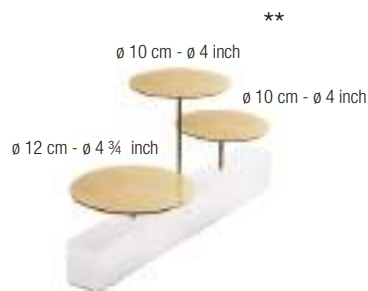

BRICKS RECT. 3 PLATEAUX
BRICKS BAR RECTANGULAR 3 TRAYS

Nacryl blanc + inox finition or brossé
White Nacryl + stainless steel brushed gold finish

660441 NEW

32 x 12 x 16 cm
12 1/2 x 4 3/4 x 6 1/4"