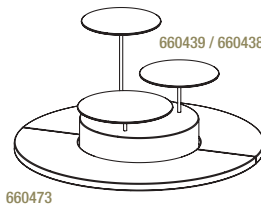

BRICKS ROND
BRICKS ROUND

Nacryl blanc - White Nacryl

411676

Ø 15 cm - H. 4 cm
Ø 6" - H. 1 1/2"

BRICKS ROND 3 PLATEAUX
BRICKS BAR ROUND 3 TRAYS

Nacryl blanc + inox finition argent brossé
White Nacryl + stainless steel brushed silver finish

660438 NEW

Ø 21 cm - H. 16 cm
Ø 8 1/4" - H. 6 1/4"