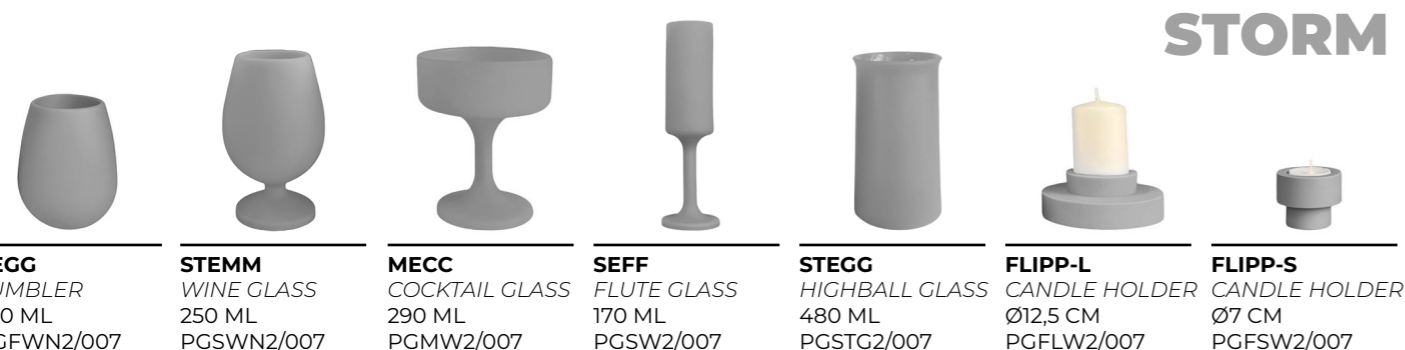

FEGG
TUMBLER
350 ML
PGFWN2/007

STEMM
WINE GLASS
250 ML
PGSWN2/007

MECC
COCKTAIL GLASS
290 ML
PGMW2/007

SEFF
FLUTE GLASS
170 ML
PGSW2/007

STEGG
HIGHBALL GLASS
480 ML
PGSTG2/007

FLIPP-L
CANDLE HOLDER
Ø12,5 CM
PGFLW2/007

FLIPP-S
CANDLE HOLDER
Ø7 CM
PGFSW2/007