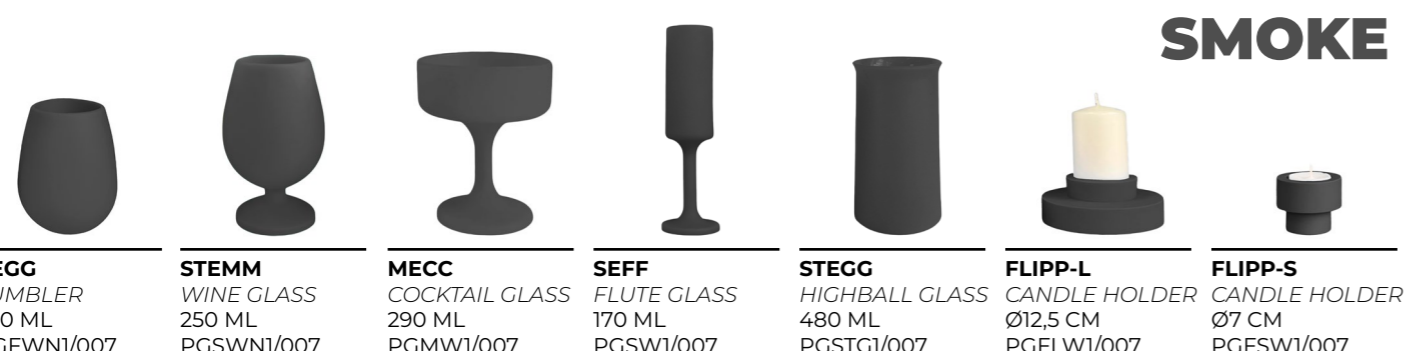

FEGG
TUMBLER
350 ML
PGFWN1/007

STEMM
WINE GLASS
250 ML
PGSWN1/007

MECC
COCKTAIL GLASS
290 ML
PGMW1/007

SEFF
FLUTE GLASS
170 ML
PGSW1/007

STEGG
HIGHBALL GLASS
480 ML
PGSTG1/007

FLIPP-L
CANDLE HOLDER
Ø12,5 CM
PGFLW1/007

FLIPP-S
CANDLE HOLDER
Ø7 CM
PGFSW1/007