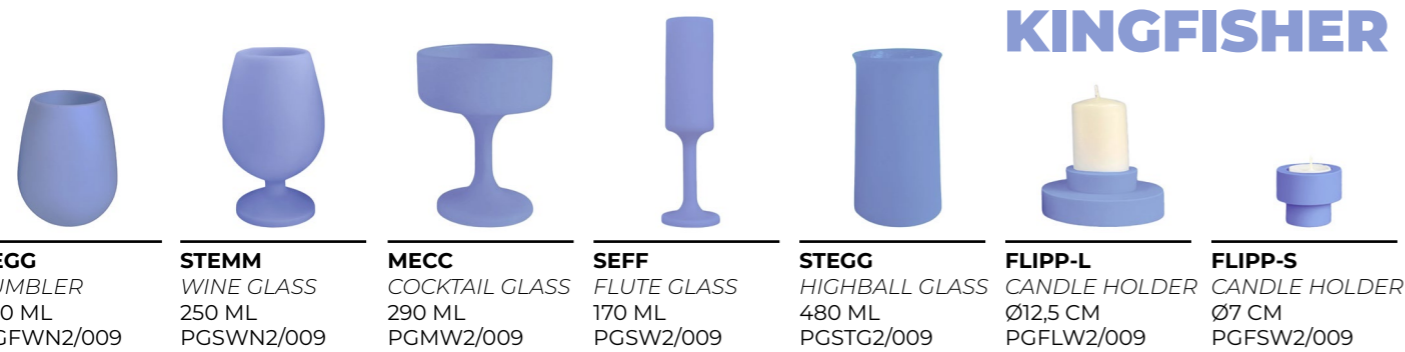

FEGG
TUMBLER
350 ML
PGFWN2/009

STEMM
WINE GLASS
250 ML
PGSWN2/009

MECC
COCKTAIL GLASS
290 ML
PGMW2/009

SEFF
FLUTE GLASS
170 ML
PGSW2/009

STEGG
HIGHBALL GLASS
480 ML
PGSTG2/009

FLIPP-L
CANDLE HOLDER
Ø12,5 CM
PGFLW2/009

FLIPP-S
CANDLE HOLDER
Ø7 CM
PGFSW2/009