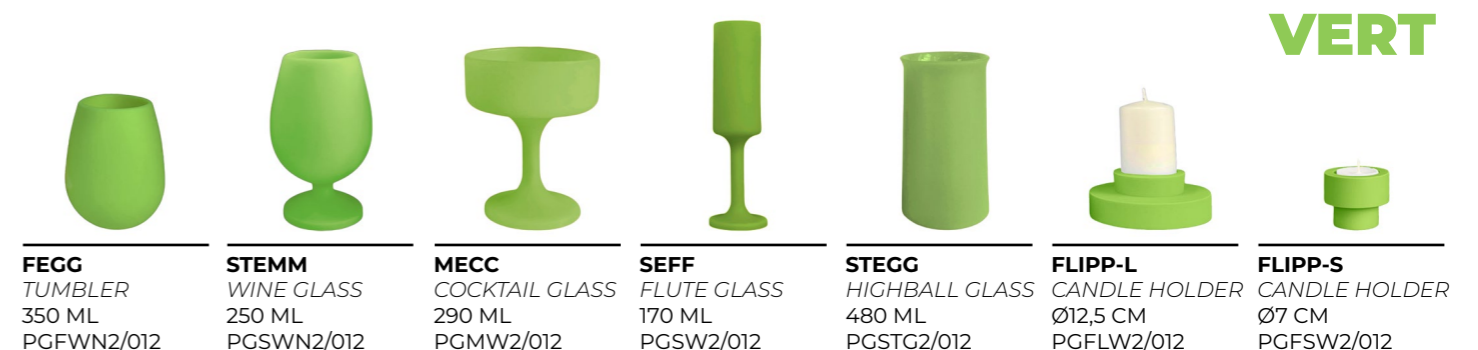

STEMM
WINE GLASS
250 ML
PGSWN1/011

MECC
COCKTAIL GLASS
290 ML
PGMW1/011

SEFF
FLUTE GLASS
170 ML
PGSW1/011

STEGG
HIGHBALL GLASS
480 ML
PGSTG1/011

FLIPP-L
CANDLE HOLDER
Ø12,5 CM
PGFLW1/011

FLIPP-S
CANDLE HOLDER
Ø7 CM
PGFSW1/011