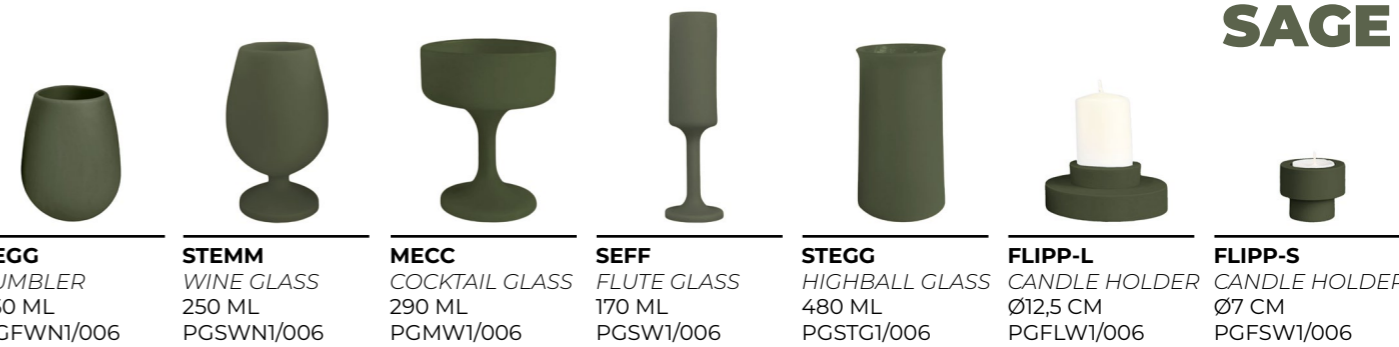

SAGE

FEGG TUMBLER 350 ML PGFWN1/006	STEMM WINE GLASS 250 ML PGSWN1/006	MECC COCKTAIL GLASS 290 ML PGMW1/006	SEFF FLUTE GLASS 170 ML PGSW1/006	STEGG HIGHBALL GLASS 480 ML PGSTG1/006	FLIPP-L CANDLE HOLDER Ø12,5 CM PGFLW1/006	FLIPP-S CANDLE HOLDER Ø7 CM PGFSW1/006