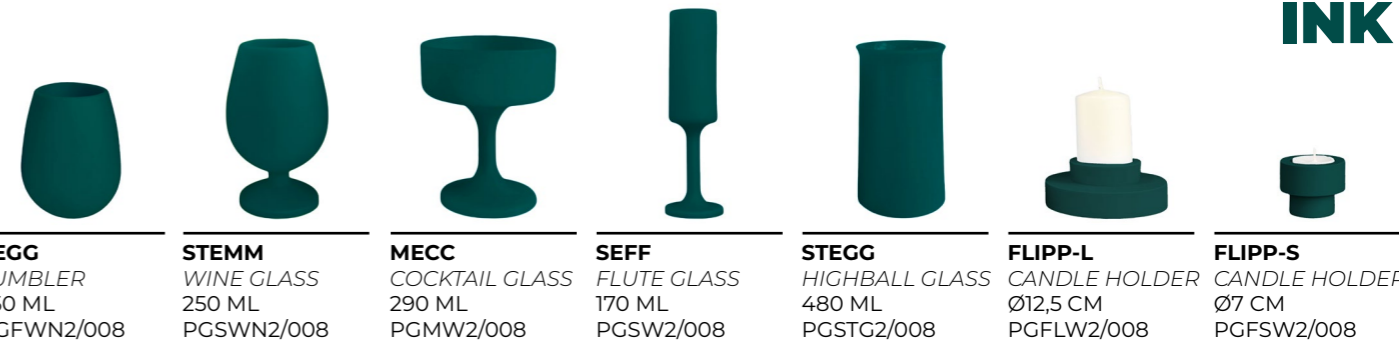

INK

FEGG TUMBLER 350 ML PGFWN2/008	STEMM WINE GLASS 250 ML PGSWN2/008	MECC COCKTAIL GLASS 290 ML PGMW2/008	SEFF FLUTE GLASS 170 ML PGSW2/008	STEGG HIGHBALL GLASS 480 ML PGSTG2/008	FLIPP-L CANDLE HOLDER Ø12,5 CM PGFLW2/008	FLIPP-S CANDLE HOLDER Ø7 CM PGFSW2/008