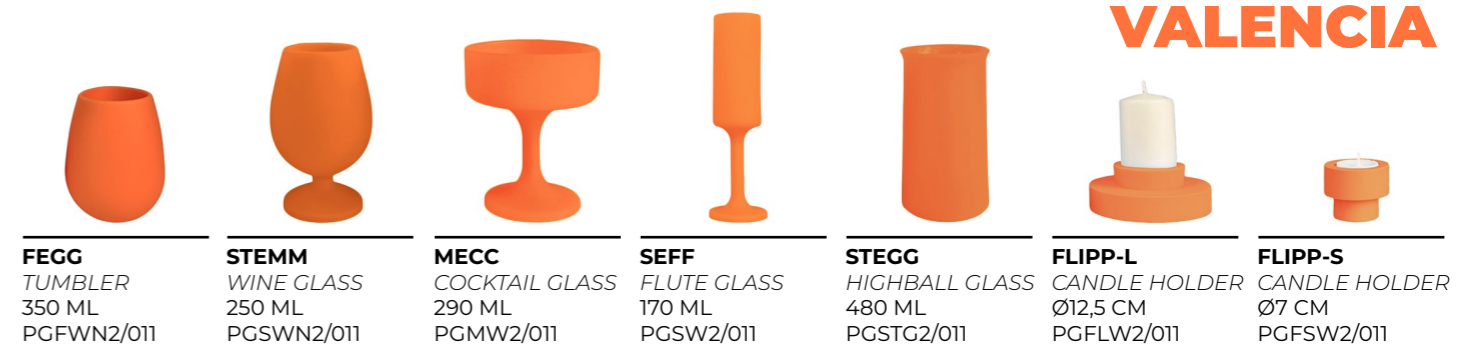

porter green

FEGG
TUMBLER
350 ML
PGFWN2/011

STEMM
WINE GLASS
250 ML
PGSWN2/011

MECC
COCKTAIL GLASS
290 ML
PGMW2/011

SEFF
FLUTE GLASS
170 ML
PGSW2/011

STEGG
HIGHBALL GLASS
480 ML
PGSTG2/011

FLIPP-L
CANDLE HOLDER
Ø12,5 CM
PGFLW2/011

FLIPP-S
CANDLE HOLDER
Ø7 CM
PGFSW2/011