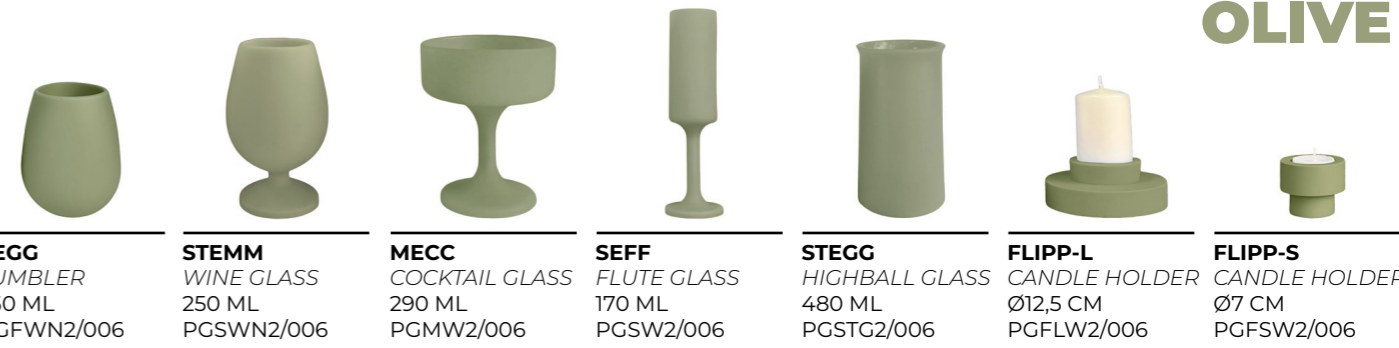

OLIVE

FEGG TUMBLER 350 ML PGFWN2/006	STEMM WINE GLASS 250 ML PGSWN2/006	MECC COCKTAIL GLASS 290 ML PGMW2/006	SEFF FLUTE GLASS 170 ML PGSW2/006	STEGG HIGHBALL GLASS 480 ML PGSTG2/006	FLIPP-L CANDLE HOLDER Ø12,5 CM PGFLW2/006	FLIPP-S CANDLE HOLDER Ø7 CM PGFSW2/006