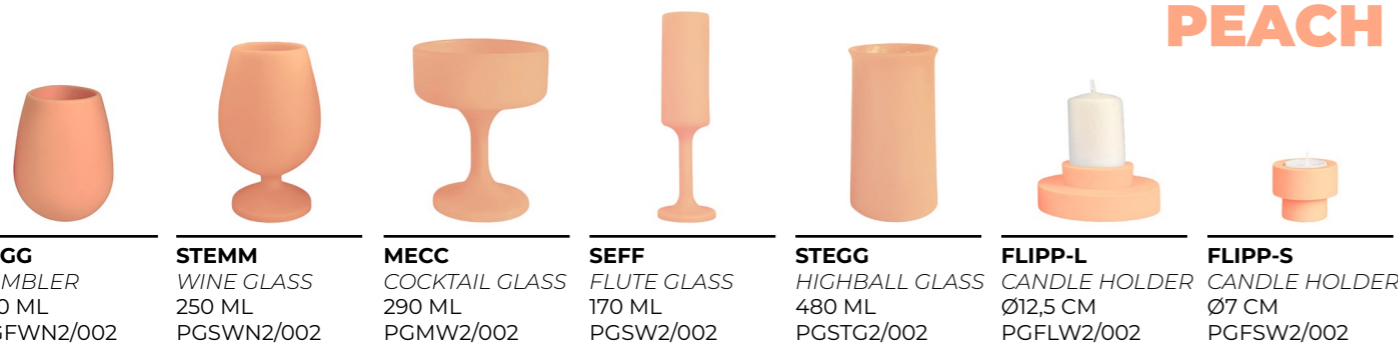

PEACH

FEGG TUMBLER 350 ML PGFWN2/002	STEMM WINE GLASS 250 ML PGSWN2/002	MECC COCKTAIL GLASS 290 ML PGMW2/002	SEFF FLUTE GLASS 170 ML PGSW2/002	STEGG HIGHBALL GLASS 480 ML PGSTG2/002	FLIPP-L CANDLE HOLDER Ø12,5 CM PGFLW2/002	FLIPP-S CANDLE HOLDER Ø7 CM PGFSW2/002