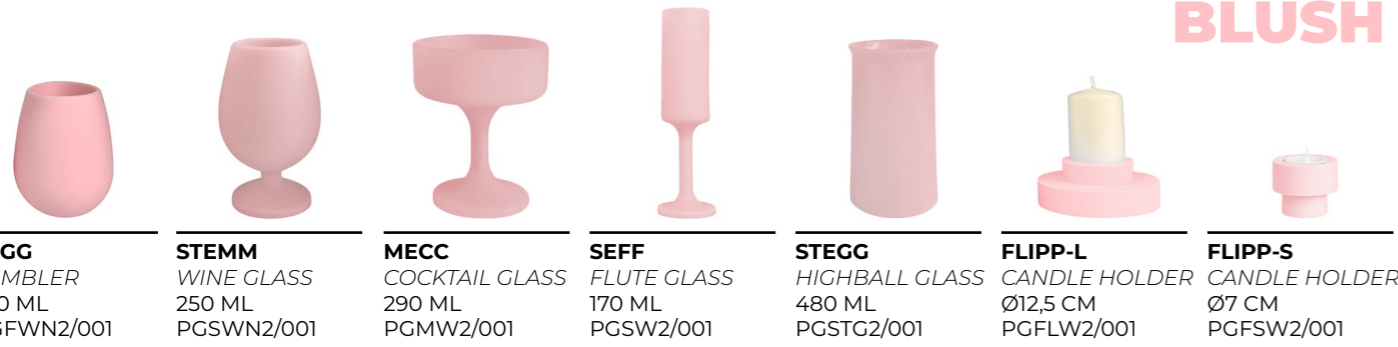

BLUSH

FEGG TUMBLER 350 ML PGFWN2/001	STEMM WINE GLASS 250 ML PGSWN2/001	MECC COCKTAIL GLASS 290 ML PGMW2/001	SEFF FLUTE GLASS 170 ML PGSW2/001	STEGG HIGHBALL GLASS 480 ML PGSTG2/001	FLIPP-L CANDLE HOLDER Ø12,5 CM PGFLW2/001	FLIPP-S CANDLE HOLDER Ø7 CM PGFSW2/001