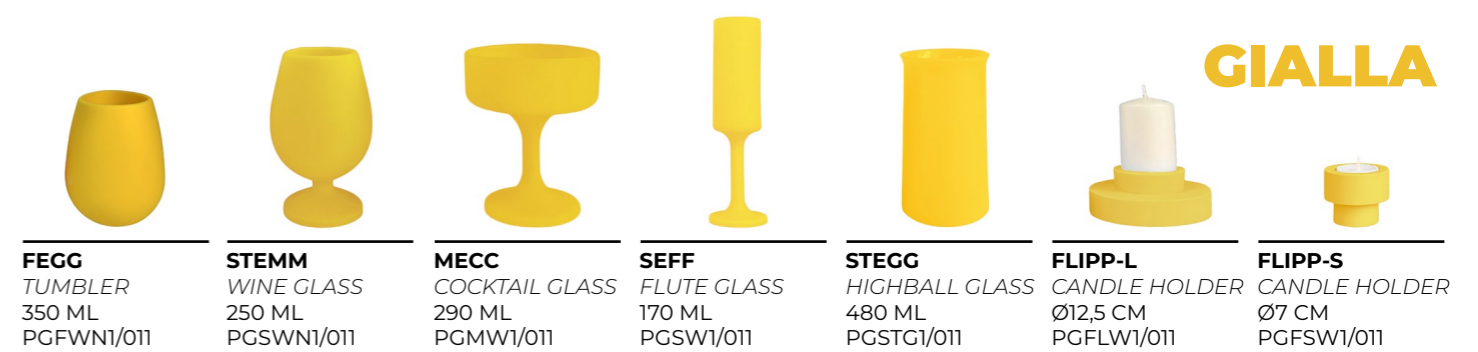

FEGG
TUMBLER
350 ML
PGFWN1/011

STEMM
WINE GLASS
250 ML
PGSWN1/011

MECC
COCKTAIL GLASS
290 ML
PGMW1/011

SEFF
FLUTE GLASS
170 ML
PGSW1/011

STEGG
HIGHBALL GLASS
480 ML
PGSTG1/011

FLIPP-L
CANDLE HOLDER
Ø12,5 CM
PGFLW1/011

FLIPP-S
CANDLE HOLDER
Ø7 CM
PGFSW1/011