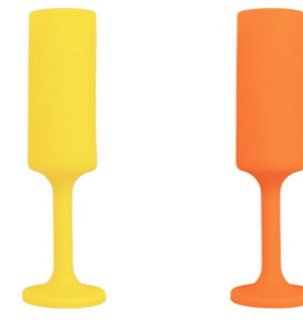

SAGE & OLIVE
SET 2 FLUTE GLASS 170 ML
PGSW/006

CHERRY & BLUSH
SET 2 FLUTE GLASS 170 ML
PGSW/001

TERRA & PEACH
SET 2 FLUTE GLASS 170 ML
PGSW/002

SMOKE & STORM
SET 2 FLUTE GLASS 170 ML
PGSW/007

SKY & KINGFISHER
SET 2 FLUTE GLASS 170 ML
PGSW/009

GIALLA & VALENCIA
SET 2 FLUTE GLASS 170 ML
PGSW/011

VIOLETTE & VERT
SET 2 FLUTE GLASS 170 ML
PGSW/012

MIST & INK
SET 2 HIGHBALL GLASS 480 ML
PGSTG/008

SAGE & OLIVE
SET 2 HIGHBALL GLASS 480 ML
PGSTG/006

CHERRY & BLUSH
SET 2 HIGHBALL GLASS 480 ML
PGSTG/001