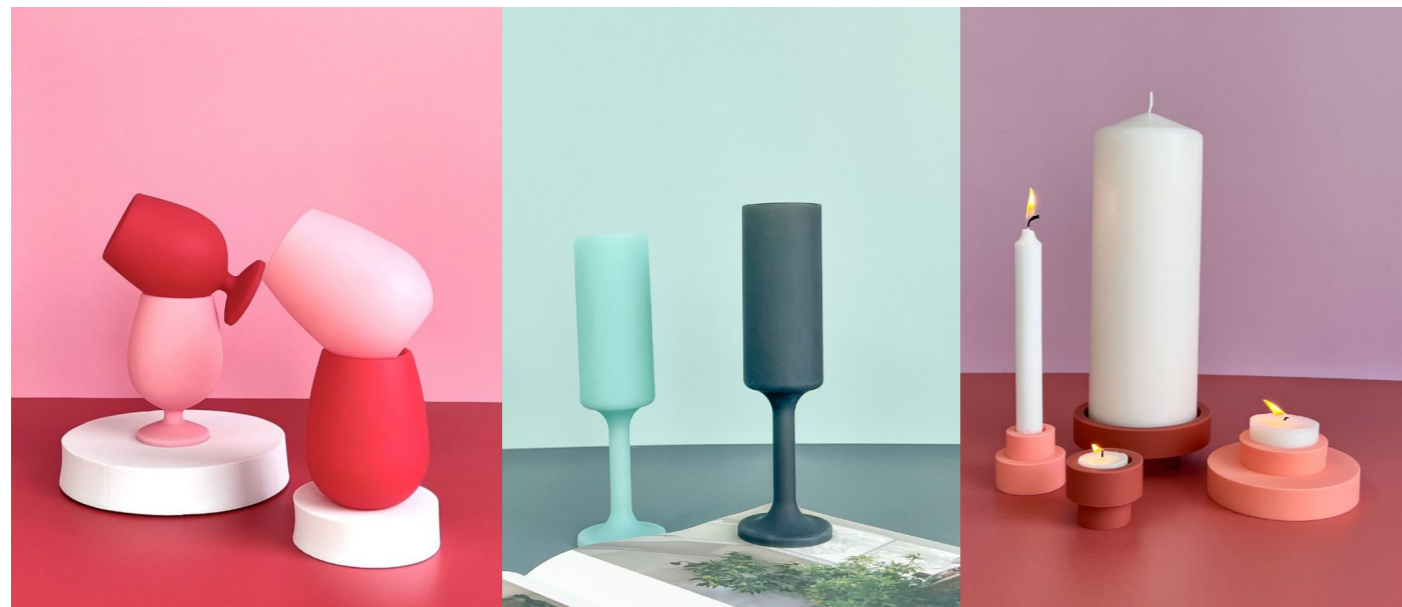

SILICONE

Versatile, resistente, riciclabile dopo una lunga vita, non inquinante, rispettoso del suolo, della flora e della fauna, dei fiumi, dei laghi, dei mari e degli oceani: il silicone è indiscutibilmente un'alternativa sostenibile alla plastica. Polimero fabbricato a partire dalla silice, che si trova in grande abbondanza nelle rocce e nella sabbia e che viene utilizzata da secoli per la produzione del vetro, il silicone è un materiale che si presta a molteplici utilizzi anche e soprattutto nel campo del Design al servizio della Funzionalità e Praticità senza rinunciare al rispetto dell'ambiente! Un esempio eclatante è Porter Green la nuovissima collezione di Bicchieri, Calici, Coppe Cocktail, Portacandele e tanti altri accessori per la casa, il giardino e tutti gli spazi all'aria aperta.

Realizzata in Silicone alimentare LFGB (Lebensmittel-, Bedarfsgegenstände-und Futtermittelgesetzbuch) nel rispetto delle più recenti normative CEE in merito di sicurezza al contatto con i generi alimentari, la collezione Porter Green rivoluziona la nostra idea di "Bicchiere" un oggetto quotidiano indispensabile, rendendolo a tutti gli effetti un accessorio di moda, Glamour, pratico, indistruttibile, Green e Bellissimo!